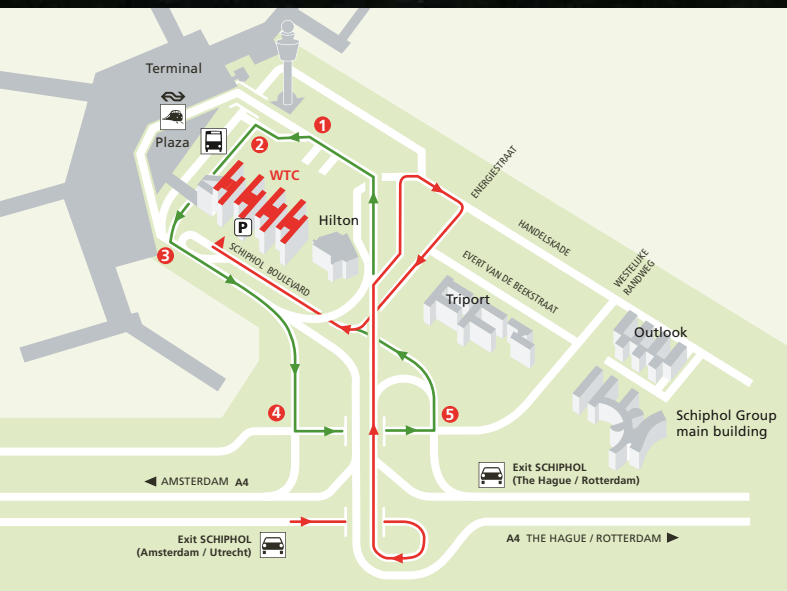

### From The Hague/Rotterdam

- Take the **Schiphol** exit on the A4
- Take the first exit on the right and follow the signs marked **'Vracht/Cargo'** **7**
- Drive through the first set of traffic lights towards **Schiphol Boulevard** **8**
- Parking is available in the **WTC car park**

5 min.

- From the covered walkway: take the escalator from Schiphol Plaza up to the walkway and follow the signs marked WTC Schiphol Airport, or
- From outside: exit Schiphol Plaza. Cross over at the bus station towards the Sheraton Hotel. Keep walking along Schiphol Boulevard. The entrance to WTC Schiphol Airport is located next to the hotel.

# Missed your exit?

- Drive in leftmost lane to take the first off-ramp exit (past the P1 car park entrances) on your left **1**
- Continue on this road and follow the bend in the road to the left **2** You will pass the entrances to Schiphol Plaza, the railway station and the bus station
- Drive past the Sheraton Hotel and stay in the rightmost lane **3** (Do not take the ramp up or follow the signs marked 'Terug naar Schiphol')
- Continue on this road then turn left at the first set of traffic lights **4**
- Turn left at the second set of traffic lights **5**
- Drive straight through to WTC Schiphol Airport
- Parking is available in the WTC car park

If you missed your exit after following the instructions above and you are driving past the Departure Halls: **6**

- Stay in the leftmost lane **7**
- Take the first exit where the road bends to the left and head downwards (to the same level as the Hilton hotel) **8**
- At the bottom of the off-ramp, take the first right **9**
- Turn right at the next junction **10**
- Drive straight and then turn right at the first set of traffic lights **11**
- Keep driving and follow the bend in the road to the right **12**
- Parking is available in the WTC car park