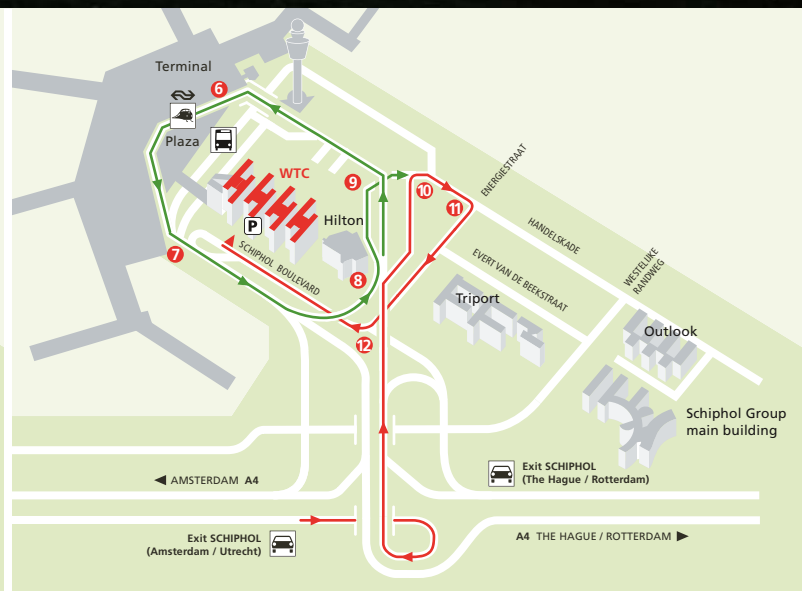

### From The Hague/Rotterdam

- Take the **Schiphol** exit on the A4
- Take the first exit on the right and follow the signs marked **'Vracht/Cargo'** **7**
- Drive through the first set of traffic lights towards **Schiphol Boulevard** **8**
- Parking is available in the **WTC car park**

5 min.

- From the covered walkway: take the escalator from Schiphol Plaza up to the walkway and follow the signs marked WTC Schiphol Airport, or
- From outside: exit Schiphol Plaza. Cross over at the bus station towards the Sheraton Hotel. Keep walking along Schiphol Boulevard. The entrance to WTC Schiphol Airport is located next to the hotel.

# Missed your exit?

- Drive in leftmost lane to take the first off-ramp exit (past the P1 car park entrances) on your left **1**
- Continue on this road and follow the bend in the road to the left **2** You will pass the entrances to Schiphol Plaza, the railway station and the bus station
- Drive past the Sheraton Hotel and stay in the rightmost lane **3** (Do not take the ramp up or follow the signs marked 'Terug naar Schiphol')
- Continue on this road then turn left at the first set of traffic lights **4**
- Turn left at the second set of traffic lights **5**
- Drive straight through to WTC Schiphol Airport
- Parking is available in the WTC car park

If you missed your exit after following the instructions above and you are driving past the Departure Halls: **6**

- Stay in the leftmost lane **7**
- Take the first exit where the road bends to the left and head downwards (to the same level as the Hilton hotel) **8**
- At the bottom of the off-ramp, take the first right **9**
- Turn right at the next junction **10**
- Drive straight and then turn right at the first set of traffic lights **11**
- Keep driving and follow the bend in the road to the right **12**
- Parking is available in the WTC car park