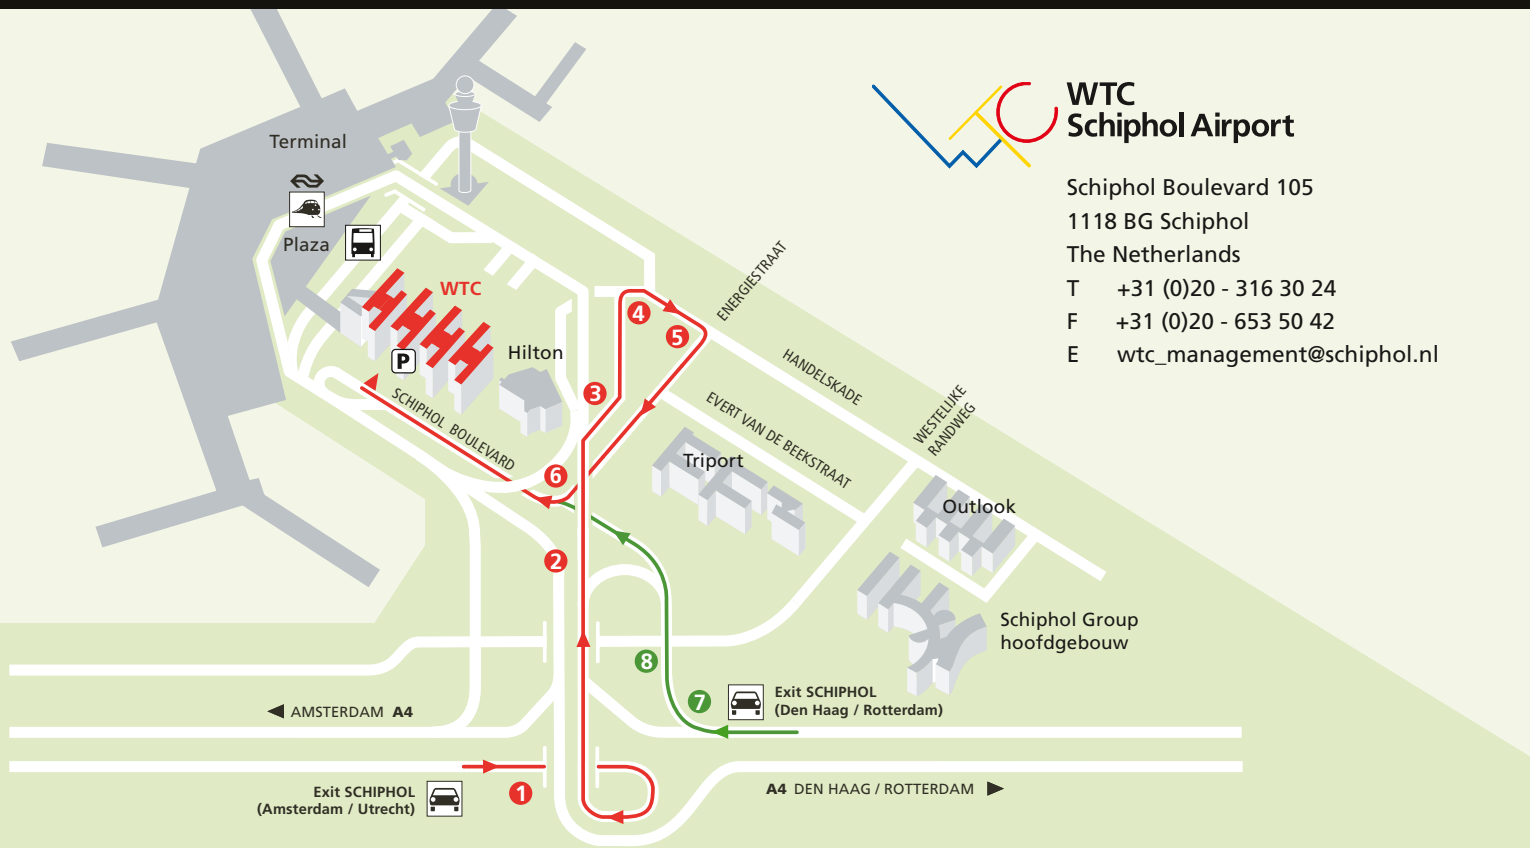

Routebeschrijving

WTC Schiphol Airport

WTC Schiphol Airport

Schiphol Boulevard 105

1118 BG Schiphol

The Netherlands

T +31 (0)20 - 316 30 24

F +31 (0)20 - 653 50 42

E wtc_management@schiphol.nl