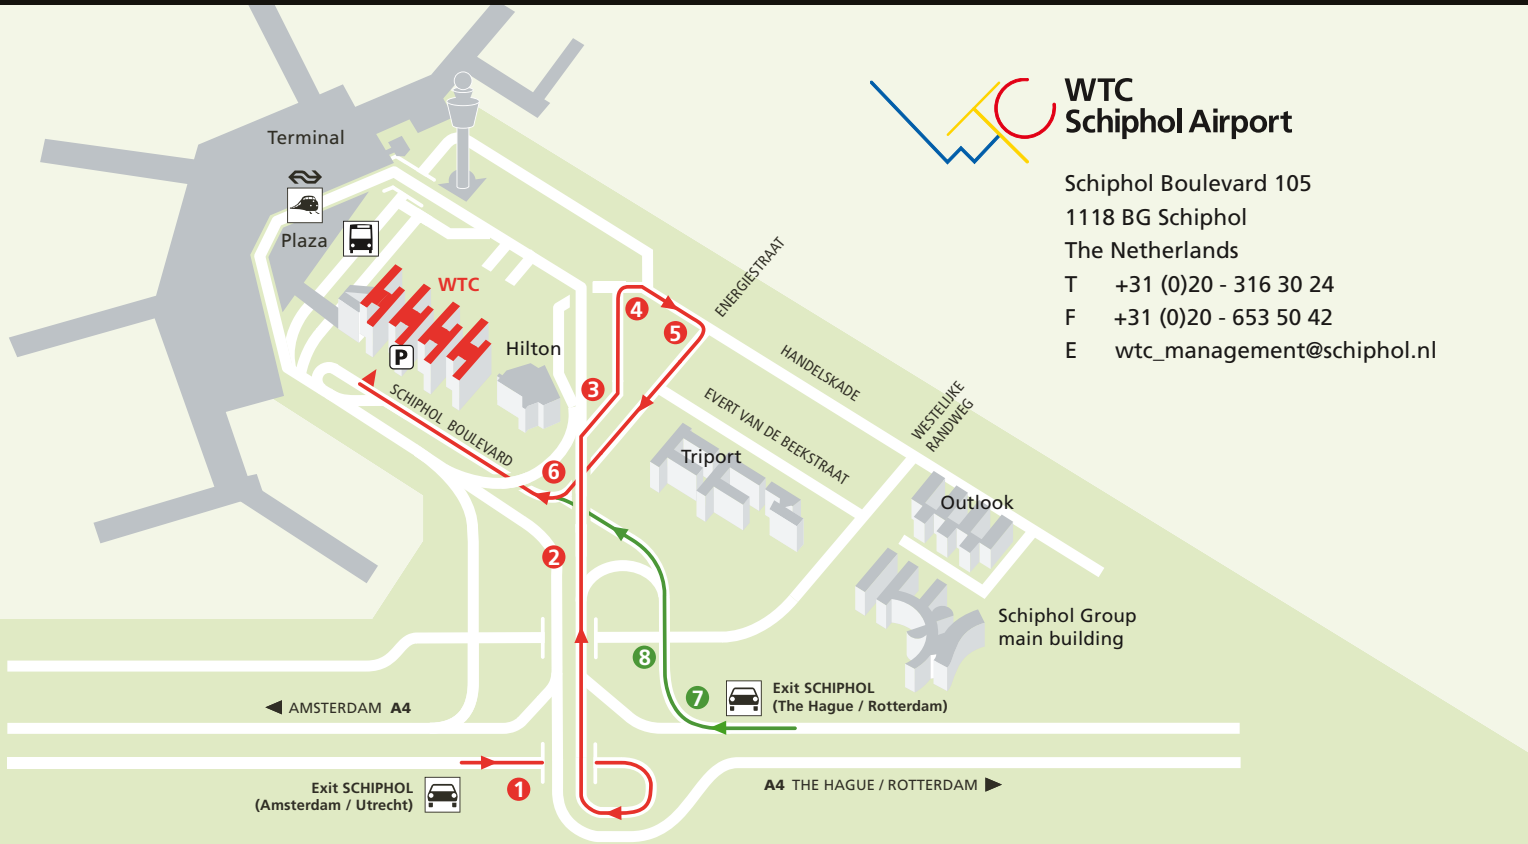

Route description

WTC Schiphol Airport

WTC Schiphol Airport

Schiphol Boulevard 105
1118 BG Schiphol
The Netherlands

T +31 (0)20 - 316 30 24

F +31 (0)20 - 653 50 42

E wtc_management@schiphol.nl